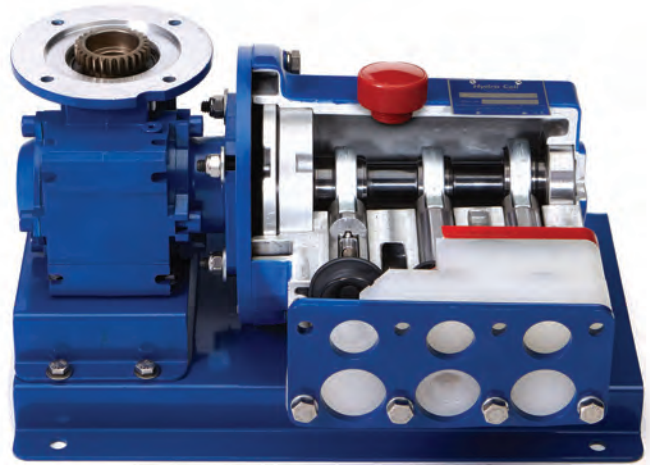

Demonstration (Cutaway) Units

D10 models demonstrate the wobble plate principle of operation.

P200 models demonstrate the crank-shaft principle of operation.

Demonstration units of Hydra-Cell D10 and P200 (metering) pumps are available with or without a rolling carry case (furnished with the appropriate sticker). The units are “cut away” to show both the wobble plate (D10) and crank-shaft (P200) operating principles as well as other features including the multiple diaphragm design that provides virtually pulse-free flow, and spring-loaded, horizontal check valves which, combined with the seal-less design, enable Hydra-Cell to handle abrasives and particulates that would damage other types of pumps.

Part Number	Description
CUTAWAY-D10WCASE	D10 Cutaway Demo with Rolling Carry Case
CUTAWAY-D10	D10 Cutaway Demo without Case
CUTAWAY-P200WCASE	P200 Cutaway Demo with Rolling Carry Case
CUTAWAY-P200	P200 Cutaway Demo without Case
CUTAWAY-CASE	Cutaway Demo Rolling Case Only (for D10 or P200)